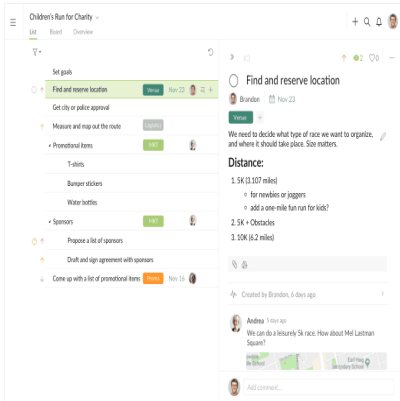

DIGITAL SOCIAL IMPACT

Quire

Description

Padlet

Tool Details

Tool Name

Quire

URL

www.quire.io

Tool Description

Quire is a project management software that uses a Kanban style board combined with to-do lists. It brings a simple branching, a fundamental pattern we see everywhere in nature, to project management because it is how our minds work. An idea spawns more ideas. When faced with a challenge, we tackle it by breaking it down to more manageable ones. The Quire tree-like structure naturally captures how we process our thoughts visually. It is a really useful tool to use from the start of your Digital Social Impact course design and carry through to delivery and reflection.

Like the idea of this tool? Click to add it to your personal Digital Social Impact Course Configurator below.

Category

1. Planning Tools