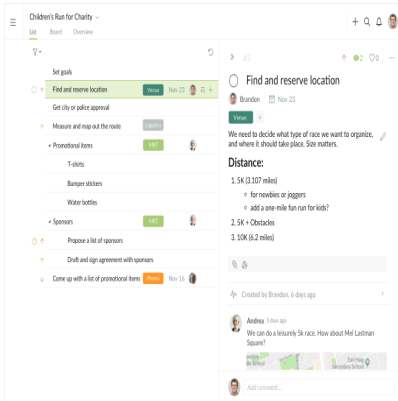

DIGITAL SOCIAL IMPACT

Digital Social Impact is mindful of the environmental impact of our work. We ask you to consider not printing this document.
www.digitalsocialimpact.eu

Quire

Description

Quire

Tool Details

[Course Configurator](#) > [Step 1: Design](#)

Tool Name

Quire

URL

www.quire.io

Tool Description

Quire is a project management software that uses a Kanban style board combined with to-do lists. It brings a simple branching, a fundamental pattern we see everywhere in nature, to project management because it is how our minds work. An idea spawns more ideas. When faced with a challenge, we tackle it by breaking it down to more manageable ones. The Quire tree-like structure naturally captures how we process our thoughts visually. It is a really useful tool to use from the start of your Digital Social Impact course design and carry through to delivery and reflection.