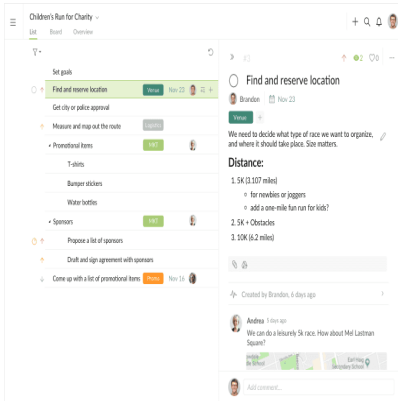

# DIGITAL SOCIAL IMPACT

Digital Social Impact is mindful of the environmental impact of our work. We ask you to consider not printing this document.  
[www.digitalsocialimpact.eu](http://www.digitalsocialimpact.eu)

## Tool Description

Quire is a project management software that uses a Kanban style board combined with to-do lists. It brings a simple branching, a fundamental pattern we see everywhere in nature, to project management because it is how our minds work. An idea spawns more ideas. When faced with a challenge, we tackle it by breaking it down to more manageable ones. The Quire tree-like structure naturally captures how we process our thoughts visually. It is a really useful tool to use from the start of your Digital Social Impact course design and carry through to delivery and reflection.