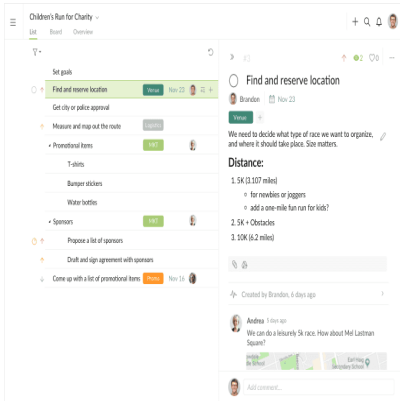

DIGITAL SOCIAL IMPACT

Digital Social Impact is mindful of the environmental impact of our work. We ask you to consider not printing this document.
www.digitalsocialimpact.eu

Quire

Description

Quire

Tool Details

[Course Configurator](#) > [Step 1: Design](#)

Tool Name

Quire

URL

www.quire.io

Tool Description

Quire is a project management software that uses a Kanban style board combined with to-do lists. It brings a simple branching, a fundamental pattern we see everywhere in nature, to project management because it is how our minds work. An idea spawns more ideas. When faced with a challenge, we tackle it by breaking it down to more manageable ones. The Quire tree-like structure naturally captures how we process our thoughts visually. It is a really useful tool to use from the start of your Digital Social Impact course design and carry through to delivery and reflection.

Like the idea of this tool? Click to add it to your personal Digital Social Impact Course Configurator below.